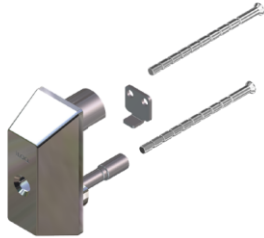

OVAL / ILOQ S5 PRODUCTS

PRODUCT NAME

PRODUCT CODE

Escutcheon for narrow profile door, high security, 33mm, CR

E10.E1.HC

Escutcheon for narrow profile door, high sec., 33mm, Satin

E10.E1.HD

Escutcheon for narrow profile door, high security, 33mm, SB

E10.E1.HZM

Escutcheon for narrow profile door, high security, 25mm, CR

E10.E2.HC

Escutcheon for profile door, high security, inside, 25mm, CR

E10.E3.SC

Escutcheon for narrow profile door, high security, 25mm, CR

E10.E4.HC