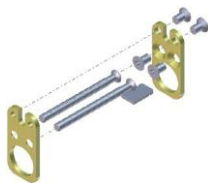

Cylinder installation kit for dual side install.,
narrow profile door, SWE

A10.19