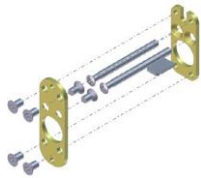

OVAL / ILOQ S5 PRODUCTS

PRODUCT NAME

PRODUCT CODE

Cylinder installation kit for dual side installation,
round FIN

A10.1

Cylinder installation kit for dual side installation,
round SWE

A10.11

Cylinder installation kit for single-side install.,
narrow profile door, FIN