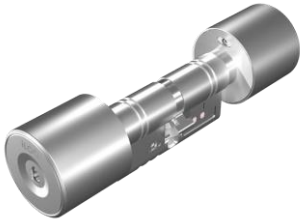

EUROPROFILE / ILOQ S5 PRODUCTS

PRODUCT NAME

PRODUCT CODE

Europrofile half cylinder (30/10 mm) with RTC, SKG***

D5S.110A.SB

Europrofile double cylinder (30/30 mm), SKG***

D5S.200A.SB