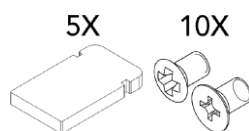

Spare part set for A10.11, A10.15 and A10.19
Installation kits

A10.147