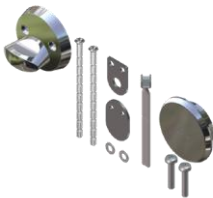

Thumb turn set for wooden door, with cover
plate, Polished chrome

TT.B4.ZC

Thumb turn set for wooden door, with cover
plate, Brushed steel

TT.B4.ZM

Thumb turn set for wooden door, with cover
plate, Satin chrome

TT.B4.ZD

Thumb turn set for wooden door, with cover
plate, Brushed brass

TT.B4.BB

Thumb turn set for wooden door, with cover
plate, Polished brass

TT.B4.BP