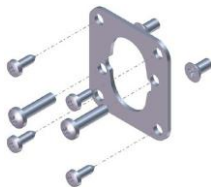

Cam lock installation kit for wooden door 13-
18mm, for cylinders C5/10S.6/60

A10.81