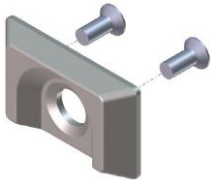

UTILITY LOCKS / ILOQ S5 PRODUCTS

PRODUCT NAME

PRODUCT CODE

Cam lock installation kit for metal door 1-4mm,
for cylinders C5S.5/50

A10.58

Cam lock installation kit for metal door 1-4mm,
for cylinders C5S.5/50