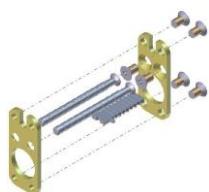

A10.15

Cylinder installation kit for dual side install.,
narrow profile door, SWE

A10.19

iLOQ S5 products

OVAL

PRODUCT NAME

PRODUCT CODE

Cylinder installation kit for dual side install., narrow profile door, FIN