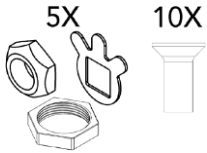

iLOQ S5 products

UTILITY LOCKS

PRODUCT NAME

PRODUCT CODE

Spare part set for FIN iLOQ Cam lock

A10.146