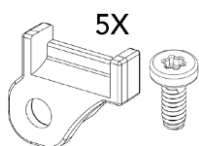

Fixing screw with breaking points, M5x66,
 narrow head

A10.129

iLOQ S5 products

OVAL

PRODUCT NAME

PRODUCT CODE

Retaining ring for Oval cylinder

A10.139